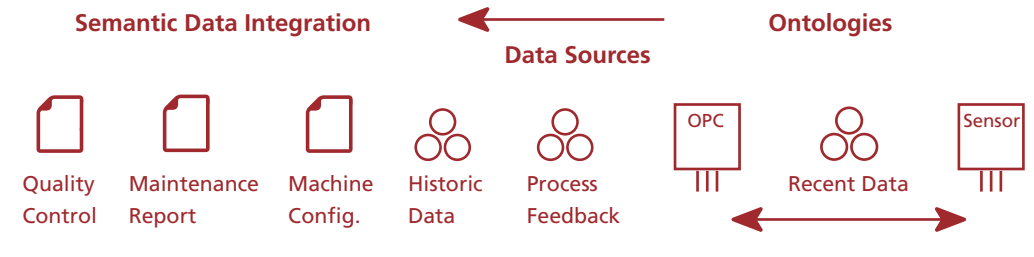

DATA MANAGEMENT

VALUE PROPOSITION

- ▮ Saving in energy consumption
- ▮ Sustainability & Resource efficiency
- ▮ Waste reduction
- ▮ Assure product quality and process safety
- ▮ Increase productivity & production flexibility
- ▮ Equipment availability & downtime prevention